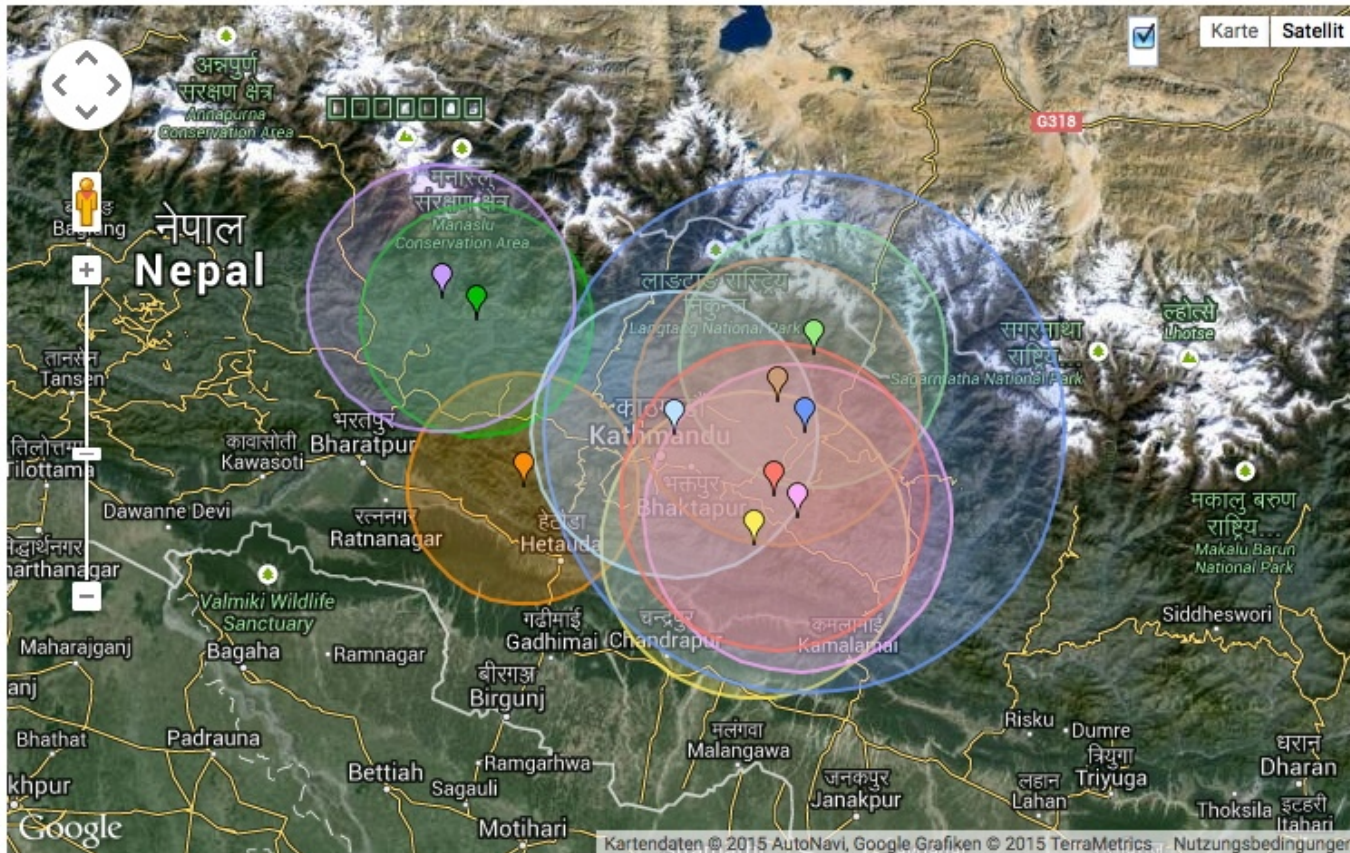

### The largest earthquake in Nepal:

today: 5.3 in Banepa, Nepal

this week: 7.8 in Bharatpur, Nepal

this month: 7.8 in Bharatpur, Nepal

this year: 7.8 in Bharatpur, Nepal

# Nepal 2015 Earthquake DATA

- about 9 hours ago 4.2 magnitude, 10 km depth**  
Hetauda, Nepal
- about 11 hours ago 4.6 magnitude, 10 km depth**  
Banepa, Nepal
- about 13 hours ago 4.4 magnitude, 10 km depth**  
Banepa, Nepal
- about 14 hours ago 4.2 magnitude, 10 km depth**  
Bharatpur, Nepal
- about 17 hours ago 5.3 magnitude, 10 km depth**  
Banepa, Nepal
- about 18 hours ago 4.4 magnitude, 17 km depth**  
Bharatpur, Nepal
- about 19 hours ago 4.6 magnitude, 10 km depth**  
Banepa, Nepal
- about 20 hours ago 4.5 magnitude, 10 km depth**  
Kathmandu, Nepal
- a day ago 4.5 magnitude, 10 km depth**  
Banepa, Nepal
- a day ago 4.6 magnitude, 10 km depth**  
Banepa, Nepal

# Nepal 2015 Earthquake DATA

- 9 months ago 4.2 magnitude, 14 km depth  
Tufanganj, West Bengal, India
- 10 months ago 4.2 magnitude, 75 km depth  
Joshimath, Uttarakhand, India
- about a year ago 4.7 magnitude, 14 km depth  
Alipur Duar, West Bengal, India
- 2 years ago 5.3 magnitude, 9 km depth  
Gangtok, Sikkim, India
- 2 years ago 5.0 magnitude, 54 km depth  
Banepa, Nepal
- 2 years ago 5.0 magnitude, 10 km depth  
Tulsipur, Nepal
- 2 years ago 4.0 magnitude, 12 km depth  
Punakha, Punakha, Bhutan
- 2 years ago 4.7 magnitude, 28 km depth  
Darjiling, West Bengal, India
- 2 years ago 4.8 magnitude, 35 km depth  
Tikapur, Nepal
- 2 years ago 4.5 magnitude, 77 km depth  
Banepa, Nepal