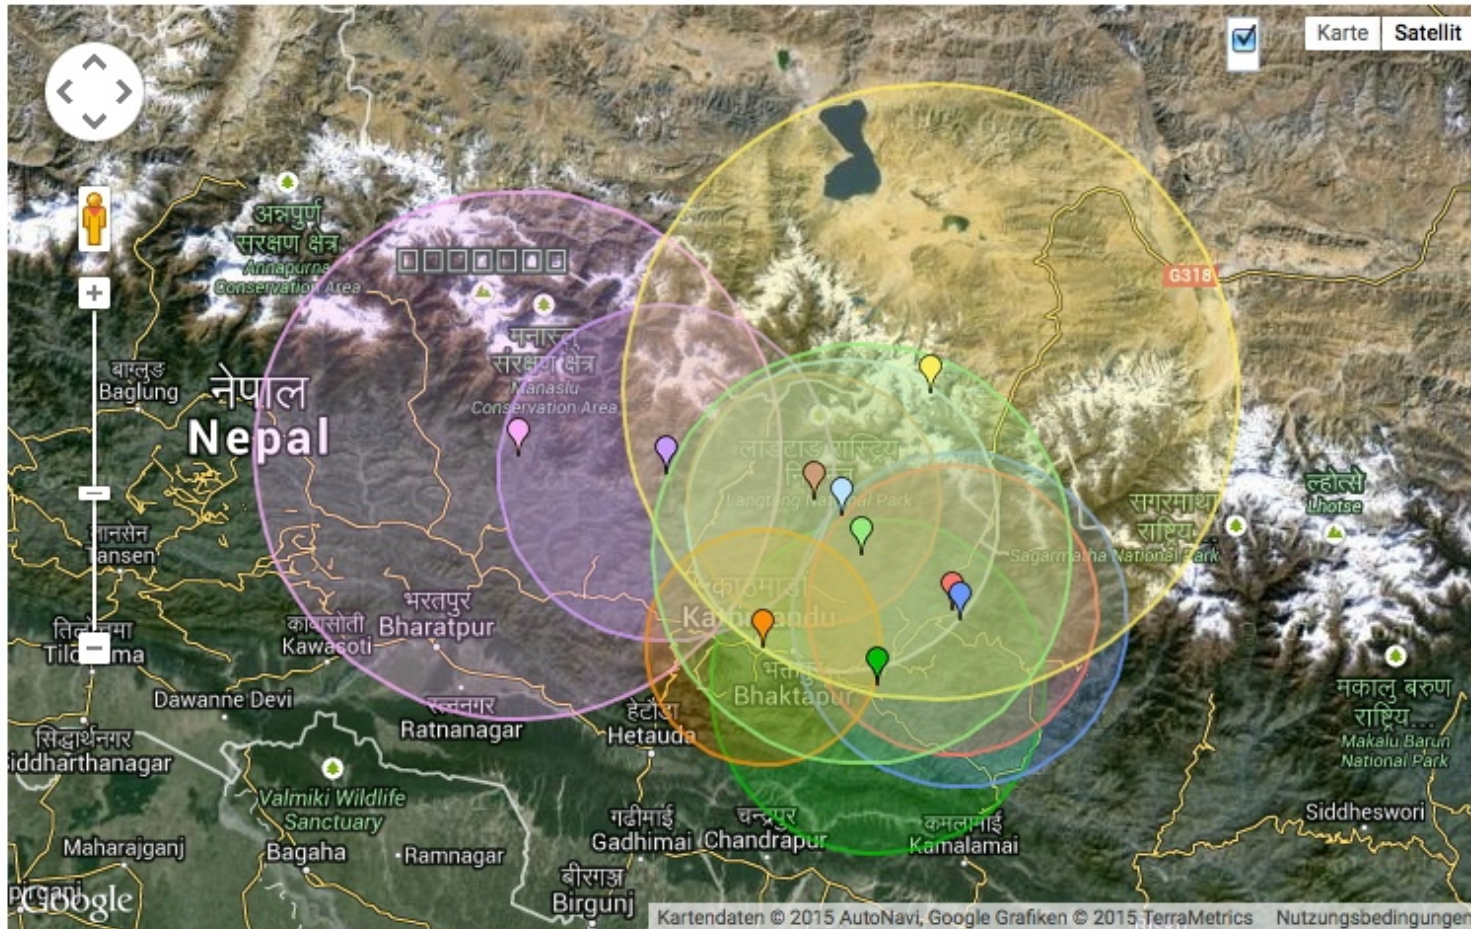

Nepal 2015 Earthquake DATA

- 📍 **a day ago 4.1 magnitude, 10 km depth**
  Lalitpur, Nepal
- 📍 **a day ago 5.4 magnitude, 3 km depth**
  Banepa, Nepal
- 📍 **a day ago 4.9 magnitude, 10 km depth**
  Banepa, Nepal
- 📍 **2 days ago 4.6 magnitude, 10 km depth**
  Banepa, Nepal
- 📍 **2 days ago 4.6 magnitude, 10 km depth**
  Banepa, Nepal
- 📍 **2 days ago 4.6 magnitude, 10 km depth**
  Kathmandu, Nepal
- 📍 **2 days ago 5.2 magnitude, 10 km depth**
  Bharatpur, Nepal
- 📍 **2 days ago 4.5 magnitude, 10 km depth**
  Kathmandu, Nepal
- 📍 **2 days ago 4.2 magnitude, 10 km depth**
  Kathmandu, Nepal
- 📍 **2 days ago 4.4 magnitude, 10 km depth**
  Banepa, Nepal