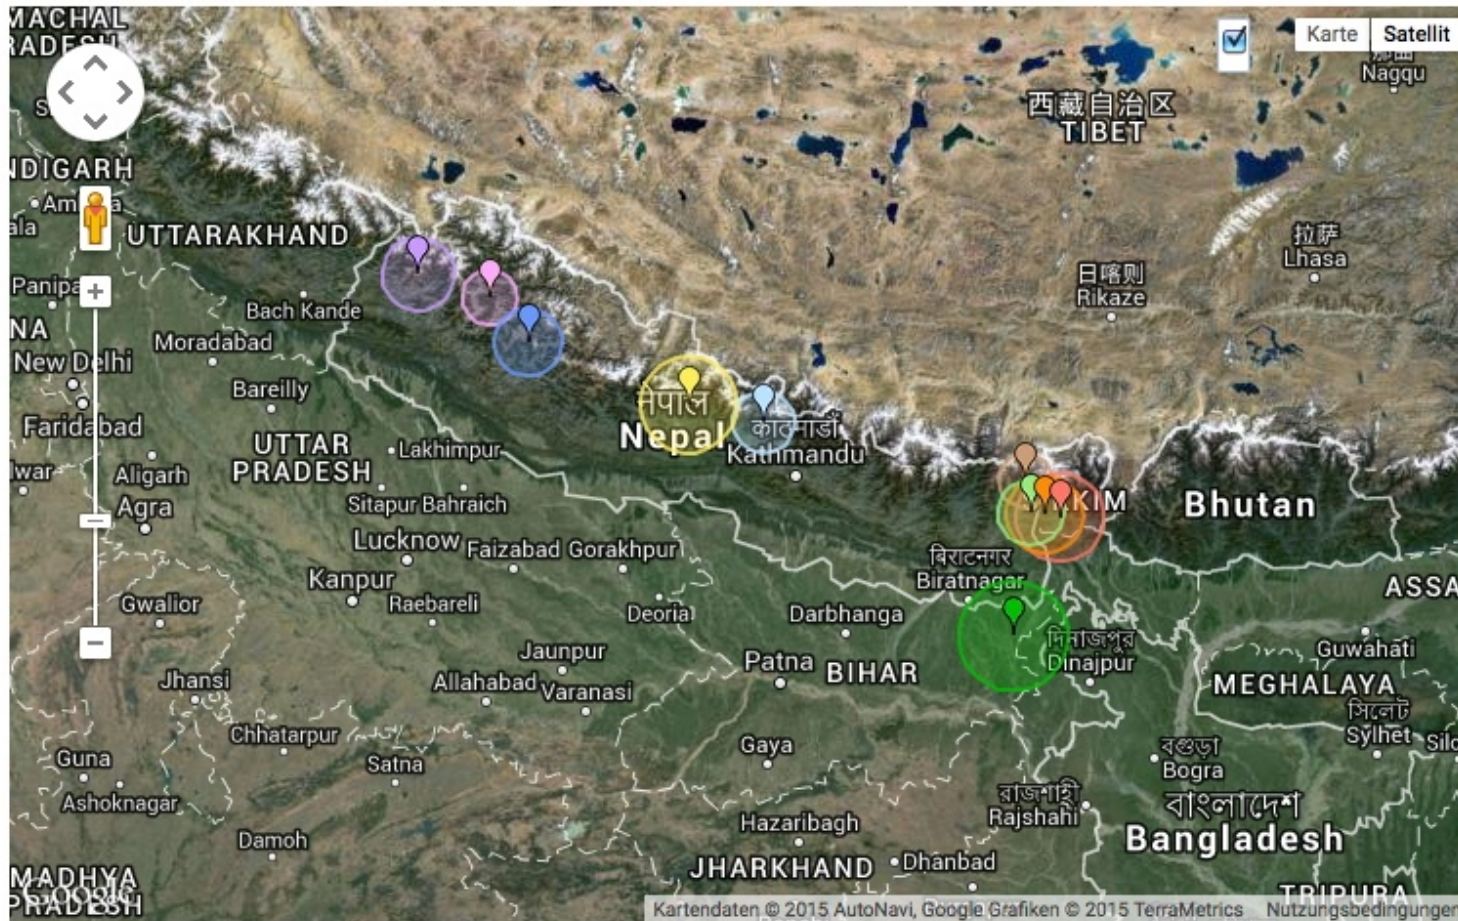

Nepal 2015 Earthquake DATA

- 📍 **3 years ago 4.5 magnitude, 51 km depth**
  Darjiling, West Bengal, India
- 📍 **3 years ago 4.8 magnitude, 20 km depth**
  Pokhara, Nepal
- 📍 **3 years ago 4.3 magnitude, 35 km depth**
  Darjiling, West Bengal, India
- 📍 **3 years ago 5.0 magnitude, 28 km depth**
  Kishanganj, West Bengal, India
- 📍 **3 years ago 4.3 magnitude, 10 km depth**
  Tulsipur, Nepal
- 📍 **3 years ago 4.4 magnitude, 35 km depth**
  Pithoragarh, Uttarakhand, India
- 📍 **3 years ago 4.0 magnitude, 10 km depth**
  Tikapur, Nepal
- 📍 **3 years ago 4.2 magnitude, 65 km depth**
  Kathmandu, Nepal
- 📍 **4 years ago 4.0 magnitude, 35 km depth**
  Khandbari, Nepal
- 📍 **4 years ago 4.7 magnitude, 35 km depth**
  Darjiling, West Bengal, India